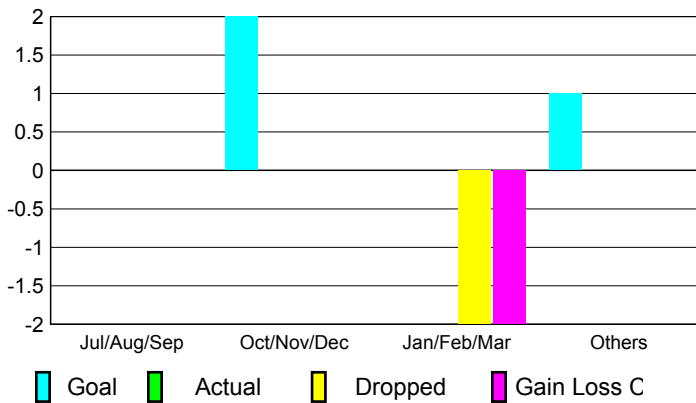

## CLUBS

Club Results  
2009-2010

Clubs  
2008-2009

Month	New Club Goal	Actual New Clubs	Actual Dropped Clubs	Gain/Loss of Clubs	Gain/Loss of Clubs
Jul/Aug/Sep	0	0	0	0	0
Oct/Nov/Dec	2	0	0	0	0
Jan/Feb/Mar	0	0	-2	-2	0
Apr/May/Jun	1	0	0	0	2
<b>Totals</b>	<b>3</b>	<b>0</b>	<b>-2</b>	<b>-2</b>	<b>2</b>

### Club Results 2009-2010

Goal, New, Dropped, Gain/Loss

### Comparison of Club Gain/Loss

Current Year Compared to the Previous Year