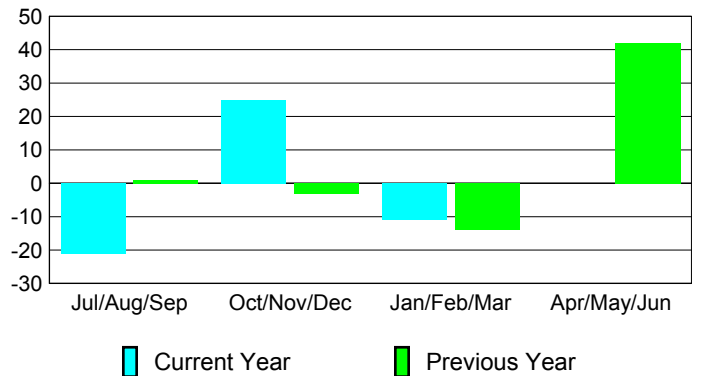

Comparison of Membership Gain/Loss

Current Year Compared to the Previous Year