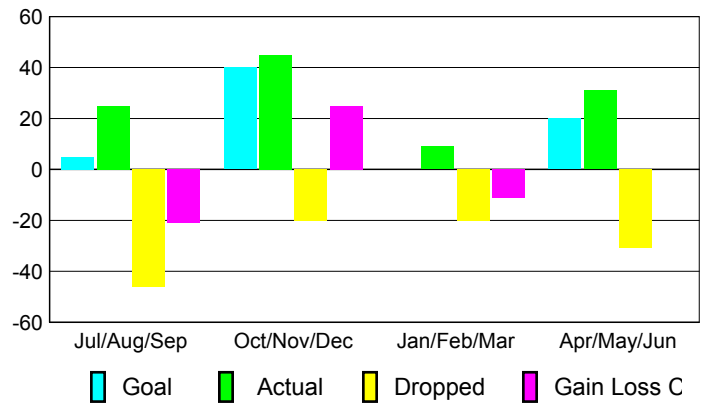

### YTD Status Quo Clubs 2009-2010

Status Quo Clubs Compared to Status Quo Members

## MEMBERSHIP

Membership Results  
2009-2010

Membership  
2008-2009

Month	Net Memb Goal	Actual New Memb	Actual Dropped Memb	Gain/Loss of Memb	Gain/Loss of Memb
Jul/Aug/Sep	5	25	-46	-21	1
Oct/Nov/Dec	40	45	-20	25	-3
Jan/Feb/Mar	0	9	-20	-11	-14
Apr/May/Jun	20	31	-31	0	42
<b>Totals</b>	<b>65</b>	<b>110</b>	<b>-117</b>	<b>-7</b>	<b>26</b>

### Membership Results 2009-2010

Goal, New, Dropped, Gain/Loss

### Comparison of Membership Gain/Loss

Current Year Compared to the Previous Year