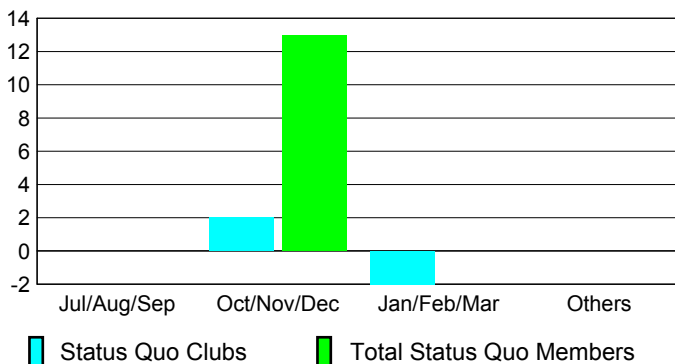

## CLUBS

Club Results  
2009-2010

Clubs  
2008-2009

Month	New Club Goal	Actual New Clubs	Actual Dropped Clubs	Gain/Loss of Clubs	Gain/Loss of Clubs
Jul/Aug/Sep	0	0	0	0	0
Oct/Nov/Dec	2	0	0	0	0
Jan/Feb/Mar	0	0	-2	-2	0
Apr/May/Jun	1	0	0	0	2
<b>Totals</b>	<b>3</b>	<b>0</b>	<b>-2</b>	<b>-2</b>	<b>2</b>

### Club Results 2009-2010

Goal, New, Dropped, Gain/Loss

### Comparison of Club Gain/Loss

Current Year Compared to the Previous Year

### YTD Status Quo Clubs 2009-2010

Status Quo Clubs Compared to Status Quo Members